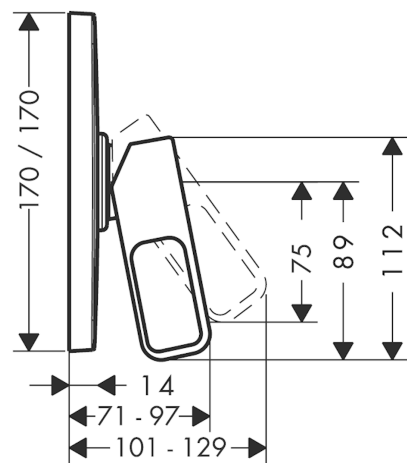

AXOR Urquiola
Single lever shower mixer for concealed installation
 Surfaces: **Chrome** Article Number: **11625000**

Description

product features

- 1 outlet
- connection type: basic set
- flow rate at 3 bar: 30 l/min
- ceramic cartridge
- min. operating pressure: 1 bar
- max. operating pressure: 10 bar
- temperature limitation adjustable
- with silencer
- suitable for continuous flow water heaters

Product image

Scale drawing

Flowchart