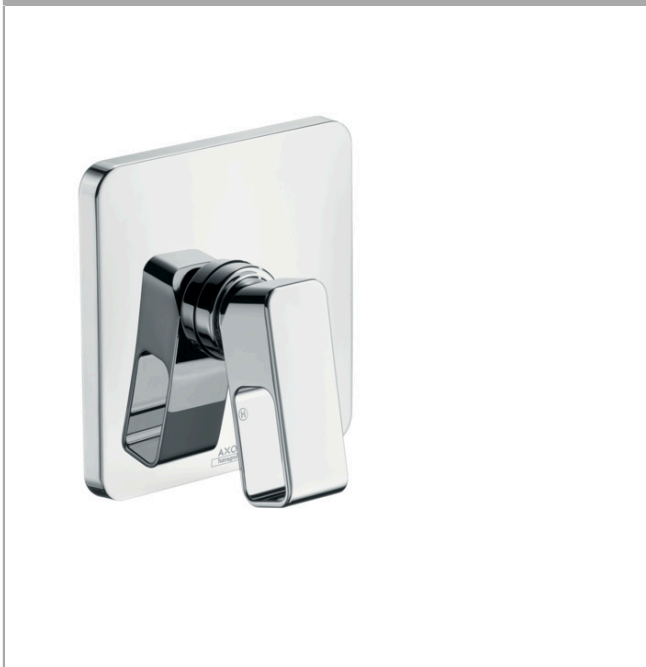

AXOR Urquiola
Single lever shower mixer for concealed installation
Surfaces: **Chrome** Article Number: **11625000**

Description

product features

- 1 outlet
- connection type: basic set
- flow rate at 3 bar: 30 l/min
- ceramic cartridge
- min. operating pressure: 1 bar
- max. operating pressure: 10 bar
- temperature limitation adjustable
- with silencer
- suitable for continuous flow water heaters

Product image